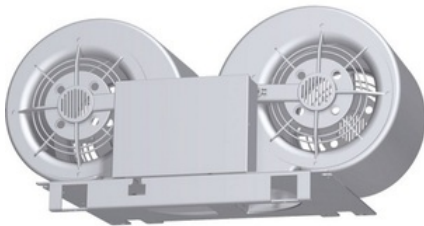

# KITCHEN

**Thermador Dual Fuel Range**  
TPRD486WDHU Stainless Steel

**Thermador Wall Mount Range Hood**  
THPCN48WS Stainless Steel

**Thermador Blower**  
TVTN1090R Stainless Steel

**Thermador Cover**  
TCHMHP48TW Stainless Steel